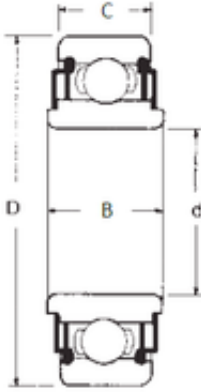

SGS BEARINGS IMPORT LTD.

12 mm x 32 mm x 10 mm FBJ 88501 deep groove ball bearings

Bearing No. 88501

Size	12x32x10 mm
Bore Diameter	12 mm
Outer Diameter	32 mm
Width	10 mm
d	12 mm
D	32 mm
B	10 mm
C	15,4 mm
Weight	0,095 Kg
Basic dynamic load rating (C)	1,05 kN

88501 Bearing 2D drawings and 3D CAD models