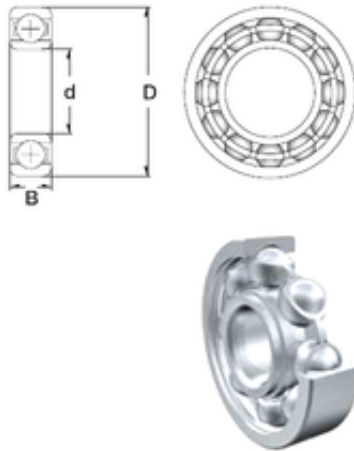

SGS BEARINGS IMPORT LTD.

12 mm x 32 mm x 10 mm ZEN 6201 deep groove ball bearings

Bearing No. 6201

Size	12x32x10 mm
Bore Diameter	12 mm
Outer Diameter	32 mm
Width	10 mm
d	12 mm
D	32 mm
B	10 mm
C	10 mm
Weight	0,037 Kg
Basic dynamic load rating (C)	6,8 kN
Basic static load rating (C0)	3,05 kN

6201 Bearing 2D drawings and 3D CAD models