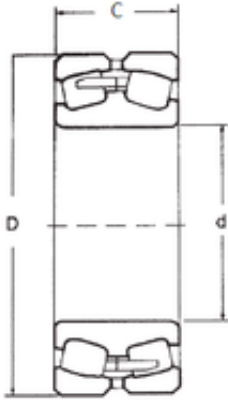

SGS BEARINGS IMPORT LTD.

140 mm x 210 mm x 53 mm FBJ 23028 spherical roller bearings

Bearing No. 23028

Size	140x210x53 mm
Bore Diameter	140 mm
Outer Diameter	210 mm
Width	53 mm
d	140 mm
D	210 mm
B	53 mm
C	53 mm
Weight	6,87 Kg
Basic dynamic load rating (C)	428 kN
Basic static load rating (C0)	737 kN
(Grease) Lubrication Speed	1600 r/min

23028 Bearing 2D drawings and 3D CAD models