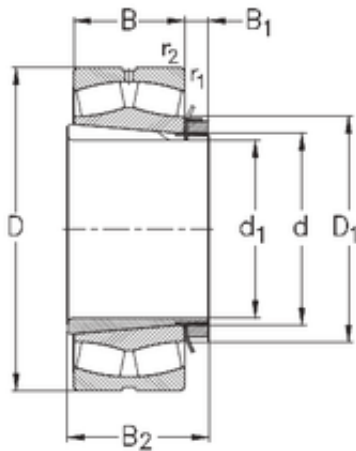

SGS BEARINGS IMPORT LTD.

140 mm x 250 mm x 88 mm NKE 23228-K-MB-W33+H2328 spherical roller bearings

Bearing No. 23228-K-MB-W33+H2328

23228-K-MB-W33+H2328 Bearing 2D drawings and 3D CAD models

Size	140x250x88 mm
Bore Diameter	140 mm
Outer Diameter	250 mm
Width	88 mm
d	140 mm
d1	125 mm
D	250 mm
B	88 mm
C	88 mm
r1 min.	3 mm
r2 min.	3 mm
B1	24 mm
B2	131 mm
D1	180 mm
Weight	26,2 Kg
Basic dynamic load rating (C)	815 kN
Basic static load rating (C0)	1320 kN
Limiting speed	2400 r/min
Calculation factor (e)	0,33
Calculation factor (Y0)	2
Calculation factor (Y1)	2